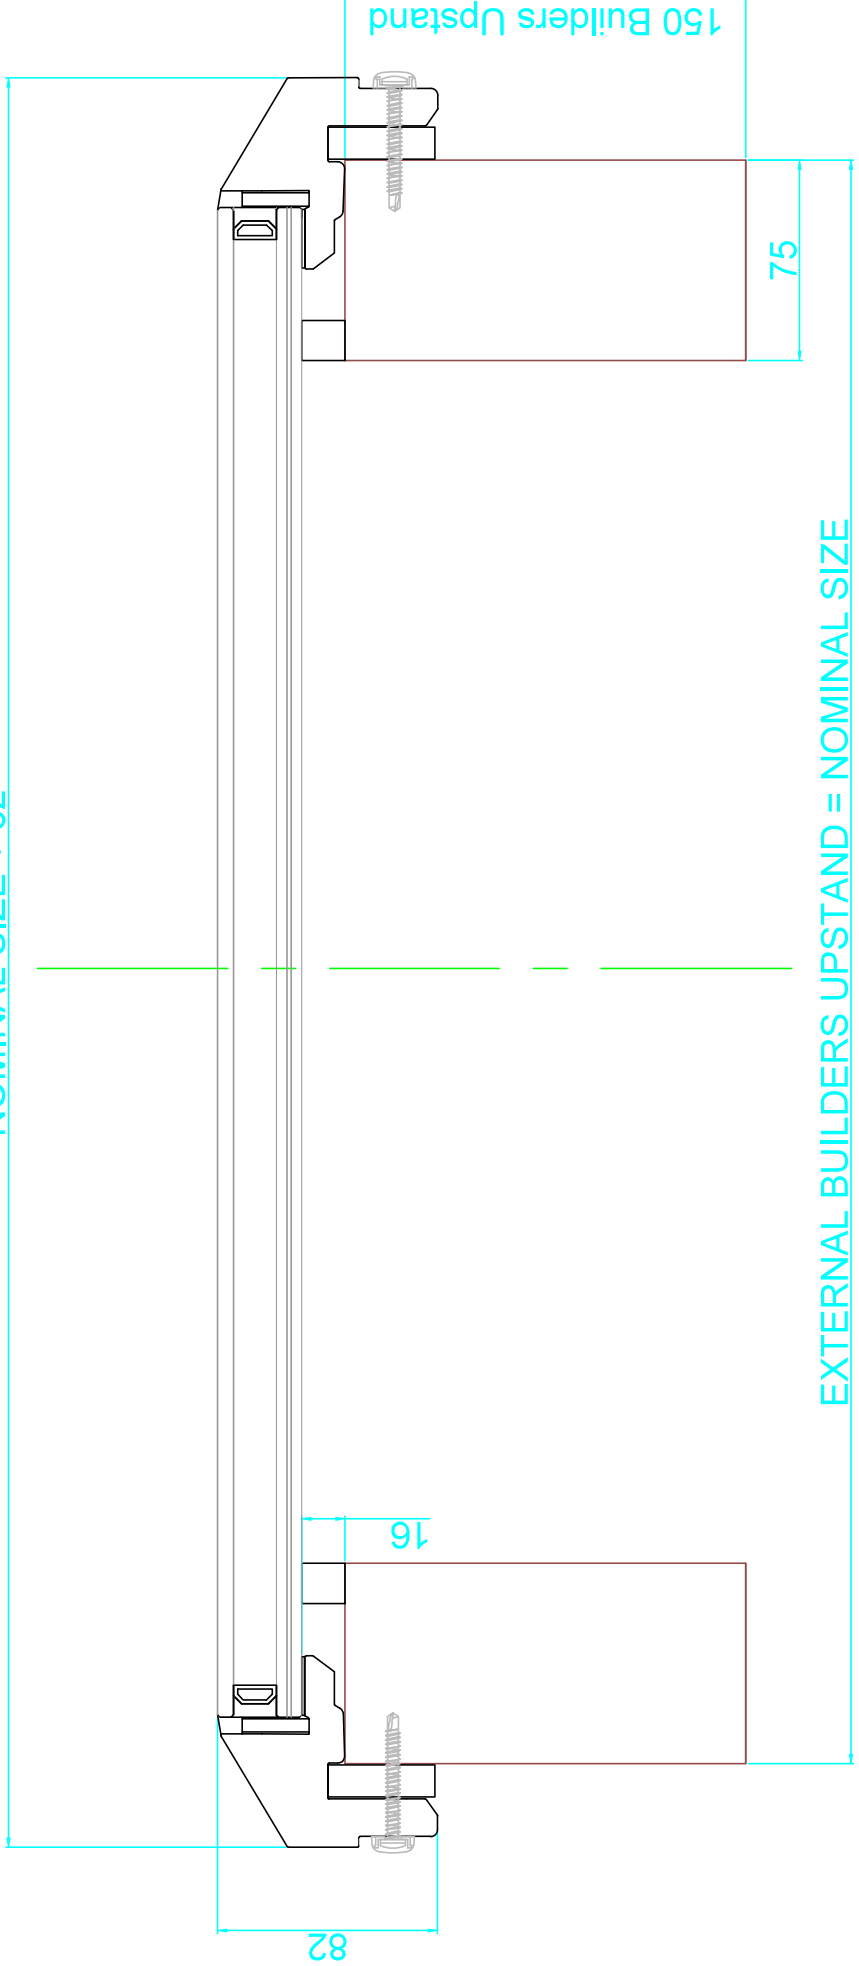

NOMINAL SIZE + 62

EXTERNAL BUILDERS UPSTAND = NOMINAL SIZE

Issue	Date	Change detail
1	28-08-19	First Issue

Title: Mardome GlassTrade - Fixed Builders Upstand	
Page: 1 of 13	Drawn by: FA
Scale: 1:2	Approved: PDS
Dwg No: HC391	